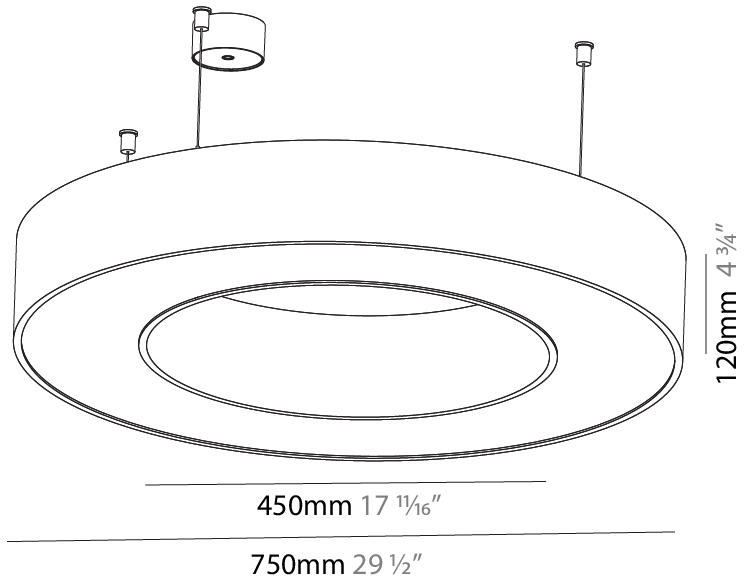

GENERAL

Series: Glorious
Subseries: Glorious
Brand: Prolicht
Division: Architectural
Mounting Type: Suspension
Mounting Location: Ceiling
Subcategory: Ambient

PHYSICAL

Shape: Round
Diameter (mm): 750
Diameter (in): 29 1/2
Height (mm): 120
Height (in): 4 3/4
Max. Overall Height (mm): 2120
Max. Overall Height (in): 83 7/16
Light Distribution: Direct / Indirect
Weight (kg): 7.675
Weight (lbs): 16.9
Diffuser: PMMA - Opal or Micro-Prism
Fixture Finish: SSR / BKV / CWI / CRY / HAB / LAG / UFT / ITA / RUA / RUR / MIC / FTG / MYG / TWT / LOD / PUS / FRO / FUP / KIA / POP / BLS / SPG / MEY / GOH / GUM / CHC / COM / ABZ / JAG / OBR / MOS / ROR
Fixture Material: Aluminum

ELECTRICAL

Lamp Type: LED (Zhaga Standard)
Input Wattage (W): 45
Total Output Wattage (W): 40 / 32 (3500K)
Dimming: Non-Dimming / Phase Dimming (120Vac only) / 0-10V Dimming
Driver Included: Yes
Driver Location: Integrated
Driver Type: Constant Current
Driver Class: Class 2
Input Voltage (V): 120 - 277
Constant Current (MA): 350 / 600/400 (3500K)

LED

Color Temperature (°K): 3000 / 3500 / 4000
Max. Delivered Lumen (lm): 2770 / 2862 / 2920 Direct / 1380 / 1440 / 1470 Indirect
CRI: >80 CRI
Efficiency (%): 71
Lamp Life (hrs): 50000

OPTICAL

RATINGS AND CERTIFICATIONS

Certified By: Certified for North American Standards
IP rating: IP20