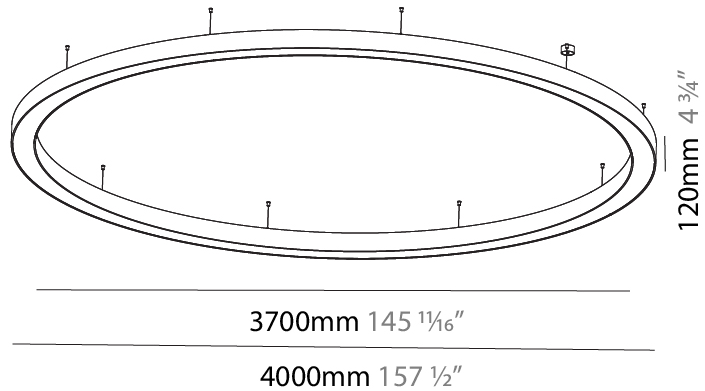

GENERAL

Series: Glorious
Subseries: Glorious
Brand: Prolicht
Division: Architectural
Mounting Type: Suspension
Mounting Location: Ceiling
Subcategory: Ambient

PHYSICAL

Shape: Round
Diameter (mm): 4000
Diameter (in): 157 1/2
Depth (mm): 120
Depth (in): 4 3/4
Max. Overall Height (mm): 2120
Max. Overall Height (in): 83 7/16
Light Distribution: Direct / Indirect
Weight (kg): 53.026
Weight (lbs): 116.66
Diffuser: PMMA - Opal or Micro-Prism
Fixture Finish: SSR / BKV / CWI / CRY / HAB / LAG / UFT / ITA / RUA / RUR / MIC / FTG / MYG / TWT / LOD / PUS / FRO / FUP / KIA / POP / BLS / SPG / MEY / GOH / GUM / CHC / COM / ABZ / JAG / OBR / MOS / ROR
Fixture Material: Aluminum

ELECTRICAL

Lamp Type: LED (Zhaga Standard)
Input Wattage (W): 300
Total Output Wattage (W): 240 / 192 (3500K)
Dimming: Non-Dimming / Phase Dimming (120Vac only) / 0-10V Dimming
Driver Included: Yes
Driver Location: Integrated
Driver Type: Constant Current - 120 / 277Vac
Driver Class: Class 2
Input Voltage (V): 120 - 277
Constant Current (MA): 350 / 1000 (3500K)

LED

Color Temperature (°K): 3000 / 3500 / 4000
Max. Delivered Lumen (lm): 18460 / 19110 / 19500 Direct / 12780 / 13230 / 13500 Indirect
CRI: >80 CRI
Efficiency (%): 70
Lamp Life (hrs): 50000

OPTICAL

RATINGS AND CERTIFICATIONS

Certified By: Certified for North American Standards
IP rating: IP20

PROJECT	_____
TYPE	_____
SPECIFIER	_____
QUANTITY	_____
DATE	_____