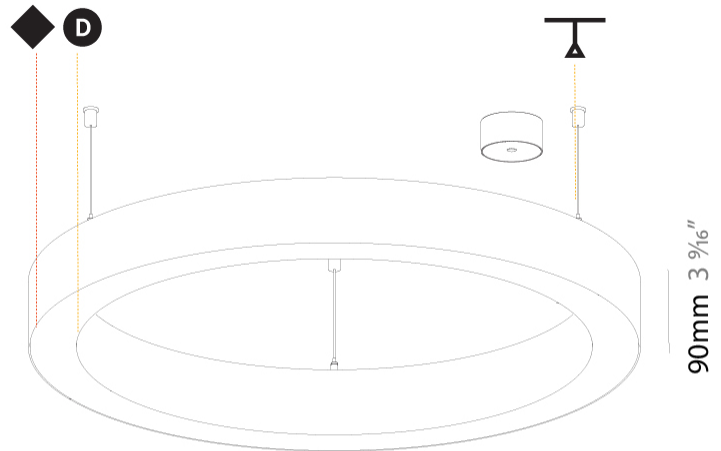

GENERAL

Series: Glorious
Subseries: Glorious Slim
Brand: Prolicht
Division: Architectural
Mounting Type: Suspension
Mounting Location: Ceiling
Subcategory: Ambient

PHYSICAL

Shape: Round
Diameter (mm): 800
Diameter (in): 31 1/2
Height (mm): 90
Height (in): 3 9/16
Max. Overall Height (mm): 2090
Max. Overall Height (in): 82 5/16
Light Distribution: Direct / Indirect
Weight (kg): 8.128
Weight (lbs): 17.92
Diffuser: PMMA - Opal or Micro-Prism
Fixture Finish: SSR / BKV / CWI / CRY / HAB / LAG / UFT / ITA / RUA / RUR / MIC / FTG / MYG / TWT / LOD / PUS / FRO / FUP / KIA / POP / BLS / SPG / MEY / GOH / GUM / CHC / COM / ABZ / JAG / OBR / MOS / ROR
Fixture Material: Aluminum
Cable Details: 2000mm or 6000mm Transparent Cable

ELECTRICAL

Lamp Type: LED (Zhaga Standard)
Input Wattage (W): 56 / 52.5
Total Output Wattage (W): 48 / 45
Dimming: Tri-Mode (Non-Dimming and Phase Dimming (120Vac only) and 0-10V Dimming)
Driver Included: Yes
Driver Location: Integrated
Driver Type: Constant Current - Universal
Driver Class: Class 2
Input Voltage (V): 120 - 277
Constant Current (MA): 350

LED

Color Temperature (°K): 3000 / 3500 / 4000
Max. Delivered Lumen (lm): 9830 / 10035 / 10240
CRI: >80 CRI
Lamp Life (hrs): 50000

OPTICAL

RATINGS AND CERTIFICATIONS

Certified By: Certified for North American Standards
IP rating: IP20

Ø 670mm 26 3/8"

Ø 800mm 31 1/2"

90mm 3 9/16"