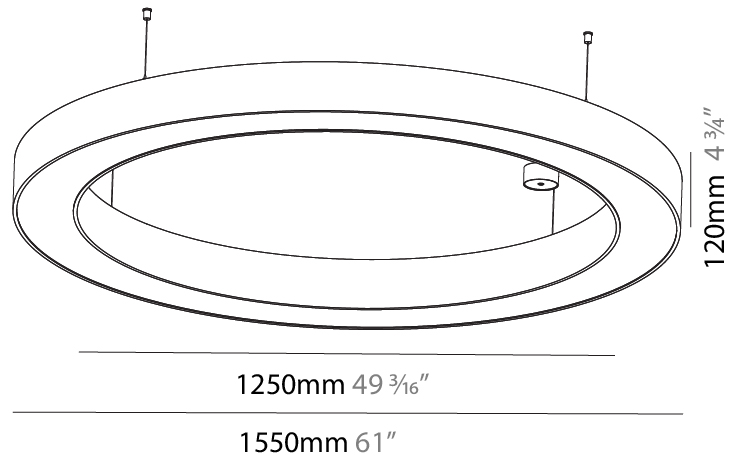

GENERAL

Series: Glorious
Subseries: Glorious
Brand: Prolight
Division: Architectural
Mounting Type: Suspension
Mounting Location: Ceiling
Subcategory: Ambient

PHYSICAL

Shape: Round
Diameter (mm): 1550
Diameter (in): 61
Height (mm): 120
Height (in): 4 ¾
Max. Overall Height (mm): 2120
Max. Overall Height (in): 83 ⅞
Light Distribution: Direct / Indirect
Weight (kg): 16.737
Weight (lbs): 36.90
Diffuser: PMMA - Opal or Micro-Prism
Fixture Finish: SSR / BKV / CWI / CRY / HAB / LAG / UFT / ITA / RUA / RUR / MIC / FTG / MYG / TWT / LOD / PUS / FRO / FUP / KIA / POP / BLS / SPG / MEY / GOH / GUM / CHC / COM / ABZ / JAG / OBR / MOS / ROR
Fixture Material: Aluminum

ELECTRICAL

Lamp Type: LED (Zhaga Standard)
Input Wattage (W): 110
Total Output Wattage (W): 88 / 70.4 (3500K)
Dimming: Non-Dimming / Phase Dimming (120Vac only) / 0-10V Dimming
Driver Included: Yes
Driver Location: Integrated
Driver Type: Constant Current - 120 / 277Vac
Driver Class: Class 2
Input Voltage (V): 120 - 277
Constant Current (MA): 350 / 700/800 (3500K)

LED

Color Temperature (°K): 3000 / 3500 / 4000
Max. Delivered Lumen (lm): 6920 / 7164 / 7310 Direct / 4530 / 4938 / 4790 Indirect
CRI: >80 CRI
Efficiency (%): 68
Lamp Life (hrs): 50000

OPTICAL

RATINGS AND CERTIFICATIONS

Certified By: Certified for North American Standards
IP rating: IP20