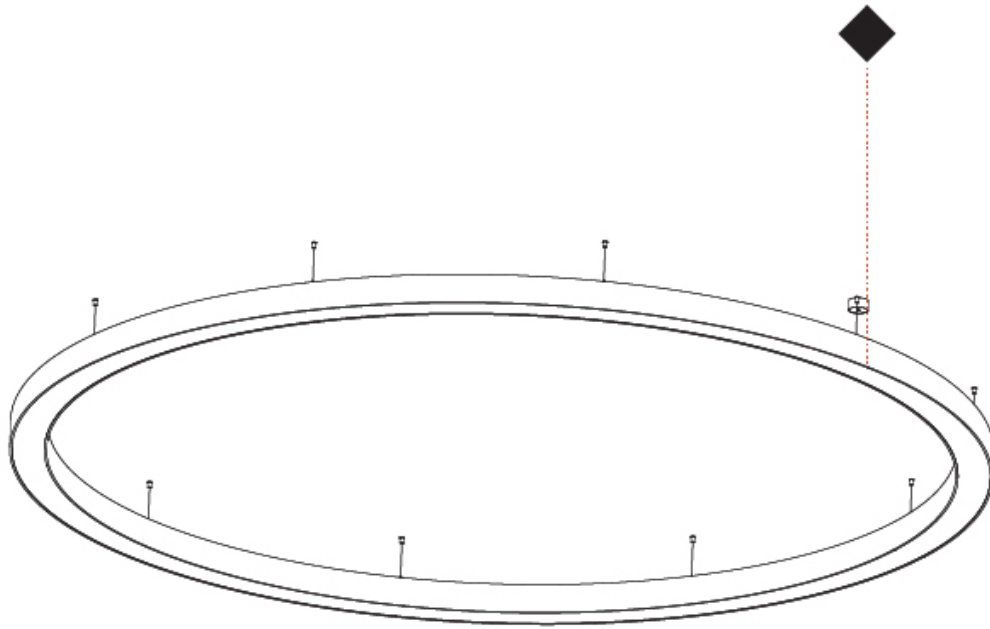

A30545-

PROJECT	_____
TYPE	_____
SPECIFIER	_____
QUANTITY	_____
DATE	_____